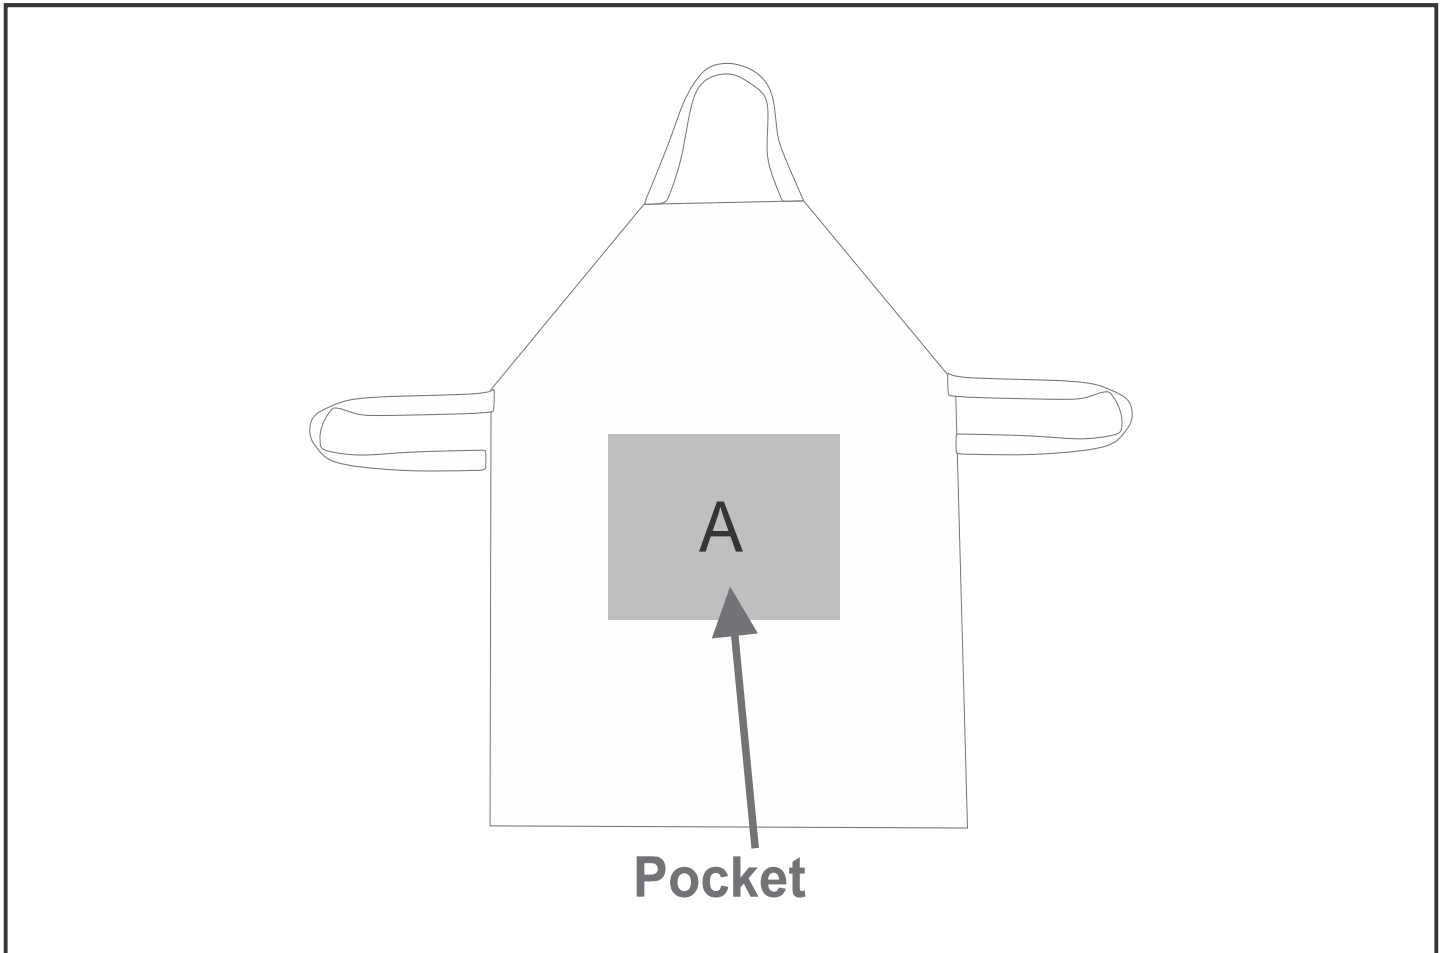

## Need to know:

- Includes 1-Position Sublimation (setup fees apply)
- Please Note: We cannot guarantee 100% logo Alignment on all Brandable Panels.

## Branding Options:

| Position | Branding Method (Branding Code) | No. of Colours | Dimension               |
|----------|---------------------------------|----------------|-------------------------|
| A        | Custom Sublimation A (CPSUB-A)  | Full Colour    | 322mm wide x 244mm high |